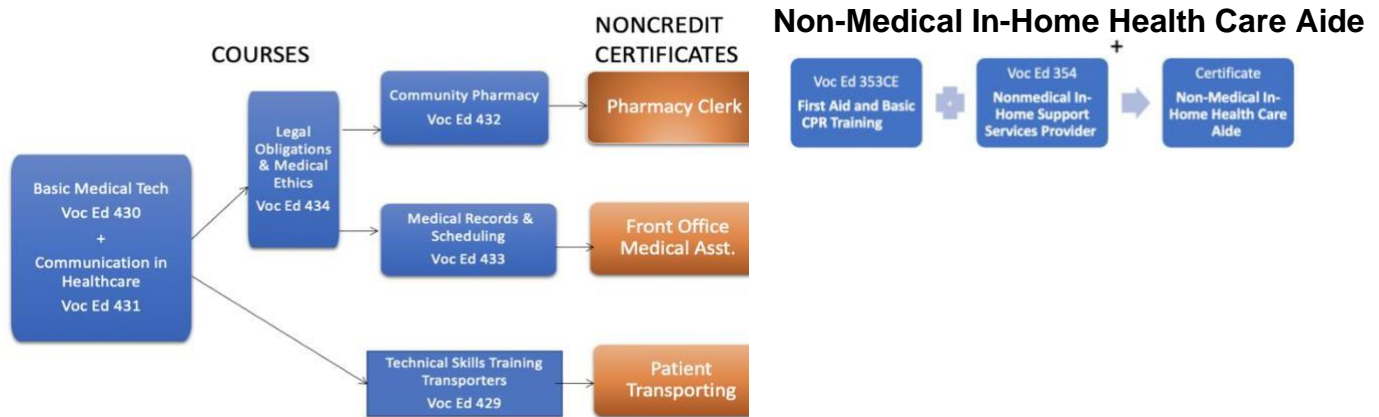

Do you need assistance to register/enroll? ¿Necesita ayuda para registrarse o inscribirse? 您需要协助来注册/注册吗?

助来注册/注册吗?

rosemead@elac.edu

(323) 415-5400 ELACNoncreditSpring2021 v8Page2

Health Related Certificate Programs

Pharmacy Clerk Program | Front Office Medical Assistant | Non-Medical In-Home Health Care Aide*
Essential Workforce Training @ South Gate Educational Center | 2340 Firestone Blvd. South Gate, 90280. Following COVID Safety