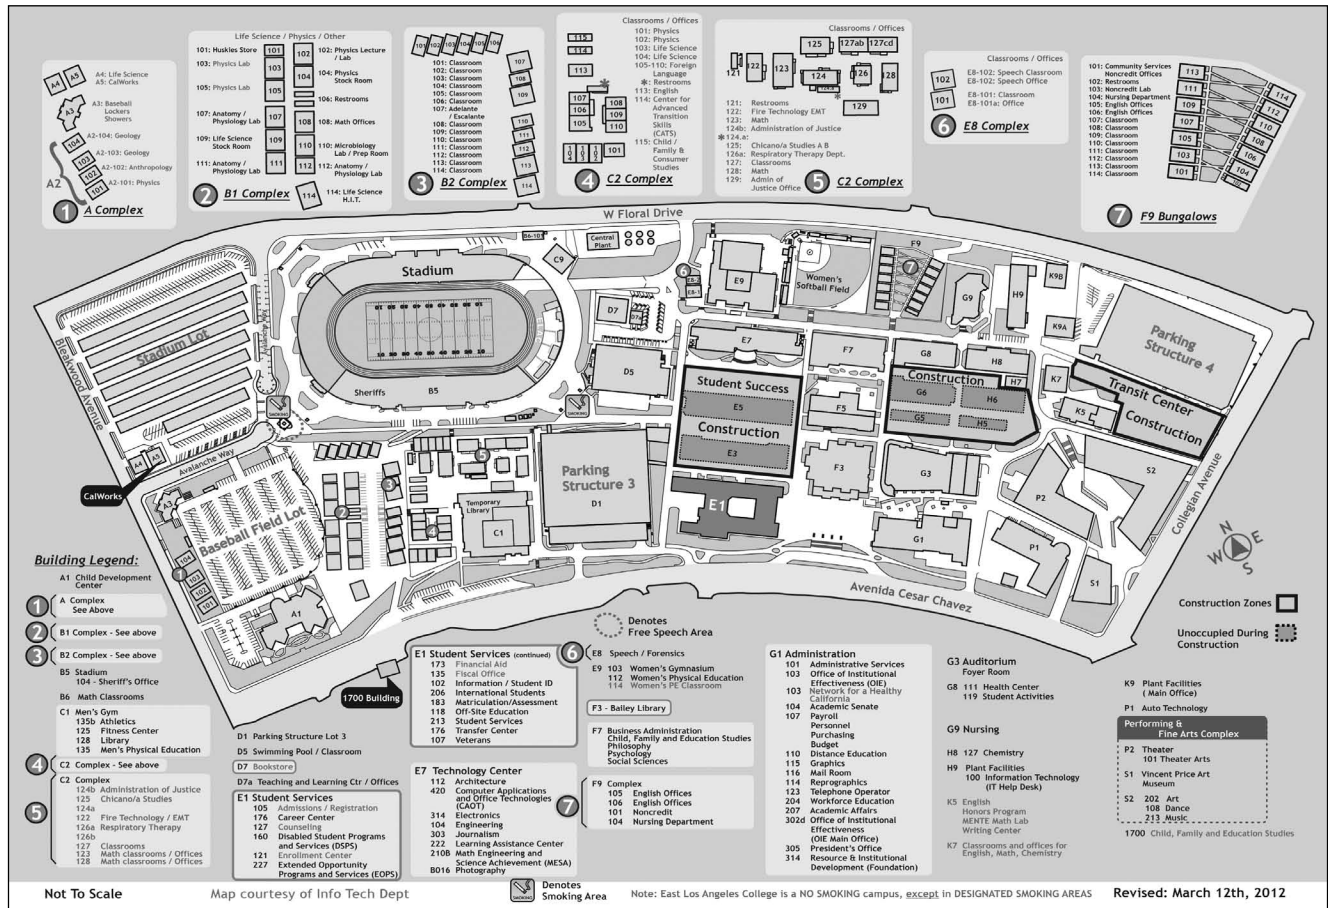

east los angeles college
SCHEDULE
of **CLASSES**
& **STUDENT**
SERVICES

SPRING

CLASSES BEGIN MONDAY **4**
FEBRUARY
2013

East Los Angeles College Campus Map

WHERE TO FIND THINGS

Academic Affairs	G1-207
Admissions Office	E1-105
Administrative Services	G1-101
Administration of Justice Department	C2-124B
Allied Health	C2-103
Anthropology & Earth Science	A2-103
Architecture	E7-316
Art Department	S1
Art Galleries	S1
Auto Technology	P1
Bookstore	D7
Business Administration Department	E7-303
Business Fiscal Office	E1-135
"C" Buildings	C1-C8
CalWORKS	Stadium Parking Lot
Career/Job Placement Center	E1-176
Campus News	E7-307
Chemistry Department	H8-125
Chicano Studies	C2-125
Child Development Center	A1
Child, Family & Education Department	F7-305
Community Services	F9-101
Computer Applications & Office Technology Department	E7-435
Cooperative Education (Counseling Dept.)	E1-127
Counseling	E1-127
Disabled Student Programs & Services (DSPS)	E1-160

Edison Center for the Performing Arts/Auditorium	G3
Extended Opportunity Programs & Services (EOP&S)	E1-227
Engineering & Technologies Department	E7-104
English Department	K7-5
Financial Aid	E1-173
Fiscal	E1-135
Foreign Languages	C2-109
Health Center	G8-111
Husky Store	B1-101
Information	E1
International Students Office	E1-206
Job Placement	E1-176
Journalism Department	E7-307
Learning Assistance Center	E7-228
Library	F3
Life Science Department	C2-103
Lost & Found (Sheriffs Office)	B5
Mail Room	G1-116
Math, Engineering & Science Center (MESA)	E7-228
Mathematics Department	C2-128
Matriculation/Assessment	E1-183
MENTE Lab	K5
Music Department	S2

start at
elac
go anywhere!

**EAST LOS ANGELES
COLLEGE**
1301 Avenida Cesar Chavez
Monterey Park, CA 91754
323.265.8650

**ELAC SOUTH GATE
EDUCATIONAL CENTER**
2340 Firestone Blvd.
South Gate, CA 90280
323.357.6200