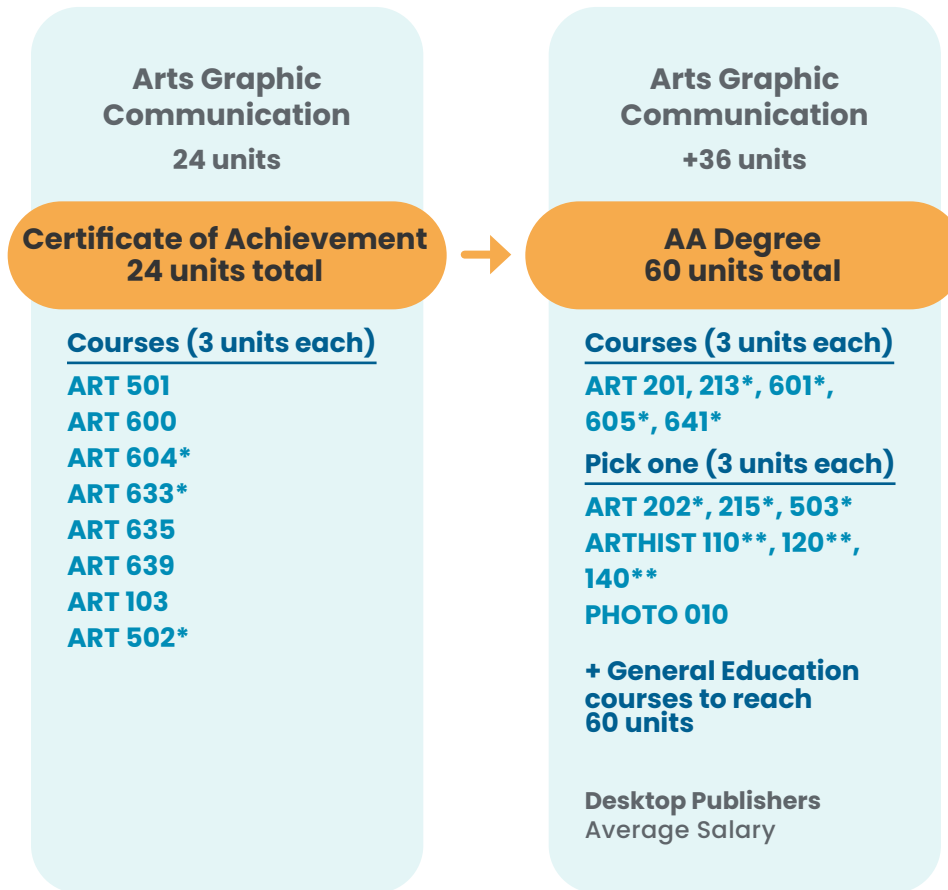

Guided Pathways Stackable Certificates

Art Department

Arts Graphic Communication, Associate in Arts Program

Notes:

Please check the Course Catalog for more information and meet with an academic counselor.

Classes with * next to the course number have a prerequisite.

Classes with ** next to the course number have an advisory