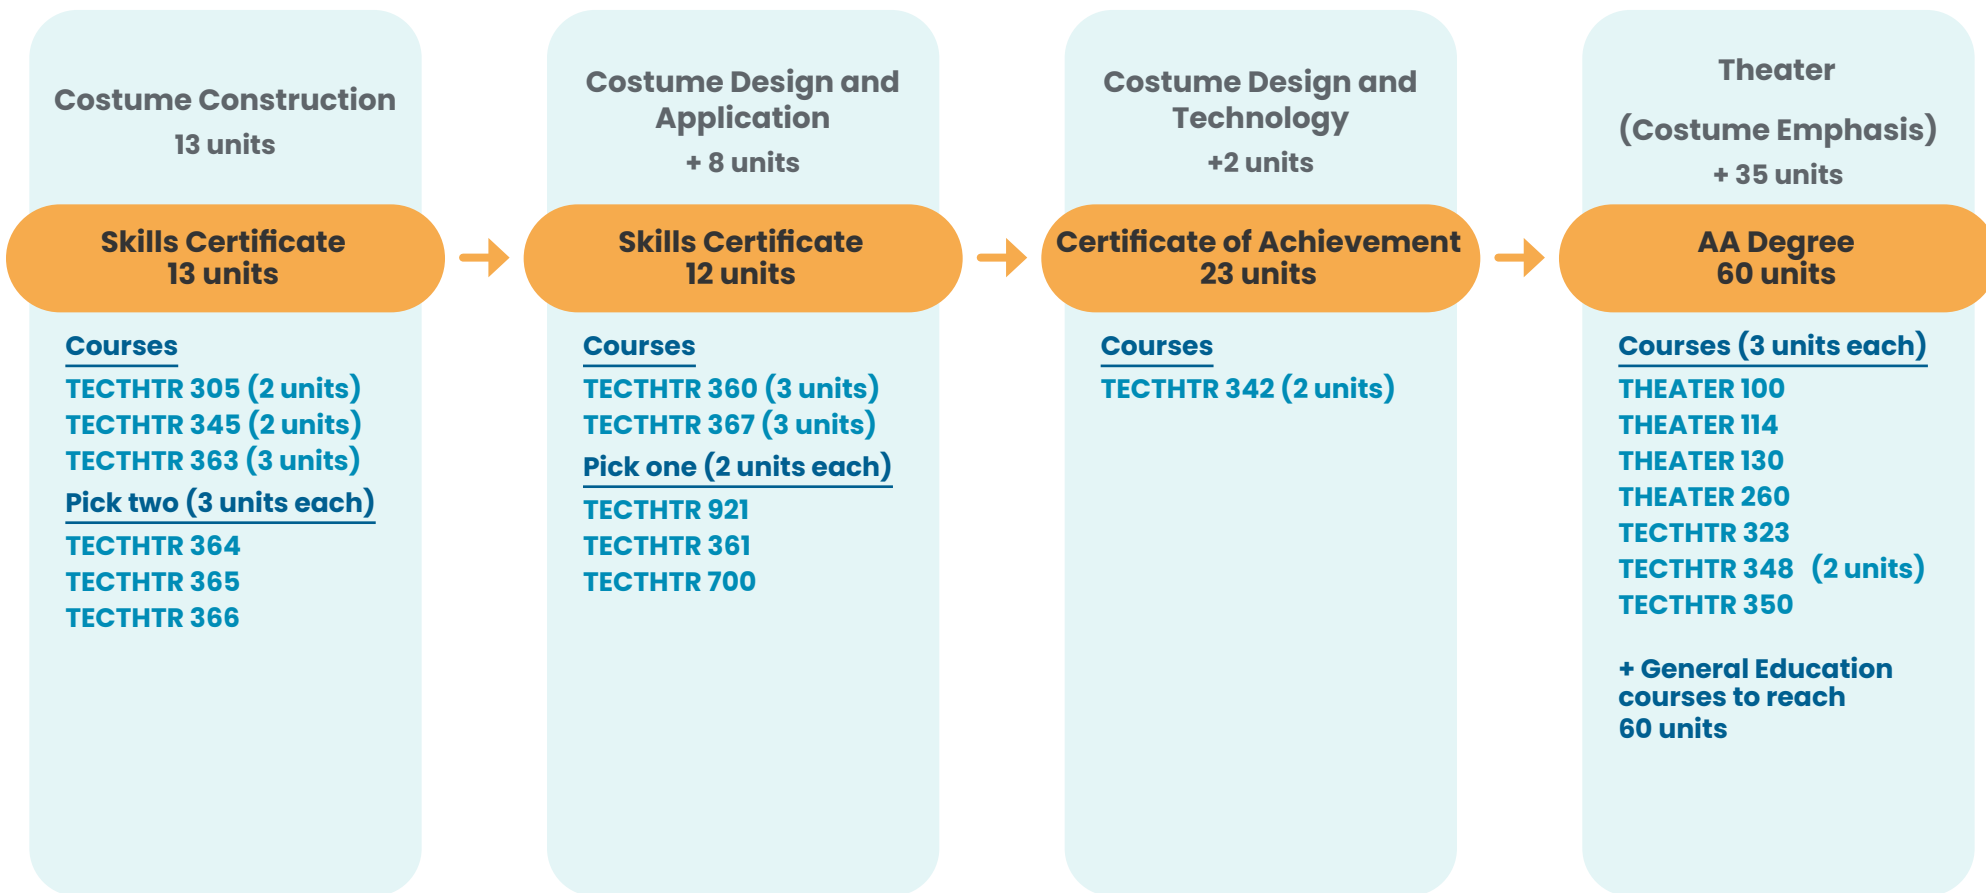

Stackable Certificates

Theater Arts Department

Theater, Associate in Arts (Costume Emphasis) Program

Notes:

Please check the Course Catalog for more information and meet with an academic counselor.